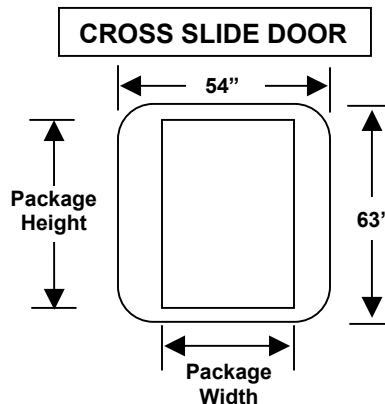

DC-8-73F PACKAGE DIMENSION LIMITS CHART – BELLY DOOR D

		Height (inches)														
		3	6	9	12	15	18	21	24	27	30	33	36	39	42	45
Width (inches)		Max Length (inches)														
		3	6	9	12	15	18	21	24	27	30	33	36	39	42	45
3	234	234	234	234	234	234	234	234	234	234	234	234	215	190	147	105
6	234	234	234	234	234	234	234	234	234	235	233	222	201	180	138	97
9	234	234	234	234	234	234	234	234	232	225	215	205	187	170	130	93
12	234	234	234	234	234	231	227	216	210	201	192	176	160	122	86	
15	234	234	234	229	221	213	205	200	195	187	180	165	150	115	79	
18	234	231	221	213	205	199	192	187	182	173	165	151	137	105	72	
21	221	213	205	197	190	185	180	175	170	160	150	137	125	95	65	
24	203	196	190	183	177	171	165	161	157	148	140	128	117	90	62	
27	185	180	175	170	165	157	150	147	145	137	130	120	110	85	60	
30	170	166	162	158	155	148	142	138	135	128	122	110	97	77	57	
33	155	152	150	147	145	140	135	130	125	120	115	100	85	70	55	
36	145	142	140	137	135	130	125	120	115	111	107	93	80	66	52	
39	135	132	130	127	125	120	115	110	105	102	100	87	75	62	50	
42	130	127	125	122	120	115	110	106	102	98	95	83	72	59	46	
45	125	122	120	117	115	110	105	102	100	95	90	80	69	56	43	
48	114	111	109	106	104	100	96	93	91	87	84	75	66	52	39	
51	103	100	98	95	93	90	88	85	83	80	78	70	63	49	35	
52	100	97	95	92	90	87	85	82	80	77	75	67	60	46	32	

1. **Note:**
1. This chart shows the maximum length that a package may be based on its width and height.
  2. This chart assumes that the bottom of the package is flat on the belly floor.
  3. The dimensions shown are conservative to allow for clearance. Items that are flexible or slightly exceed limits shown may possibly be loaded if care is exercised.