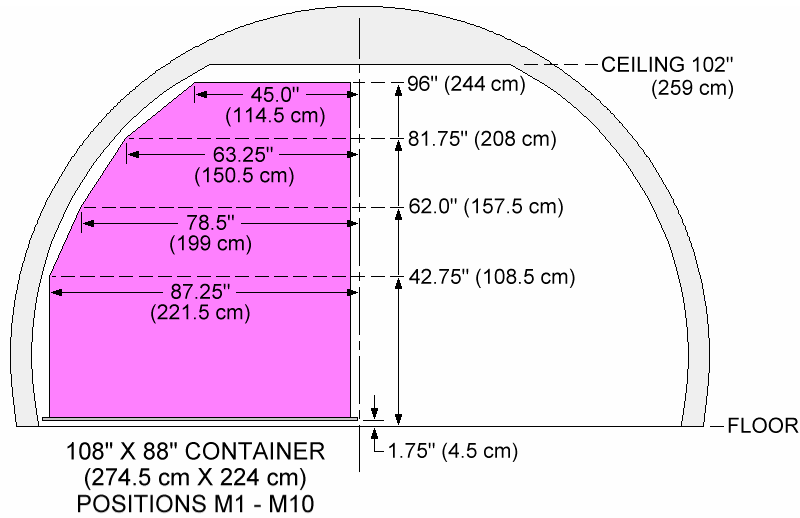

M1R	M2R	M3R	M4R	M5R	M6R	M7R	M8R	M9R	M10R	M11
M1L	M2L	M3L	M4L	M5L	M6L	M7L	M8L	M9L	M10L	

CONFIGURATION C
 125" x 96" CENTERLINE x9
 88" x 125" CENTERLINE x1

C1	C2	C3	C4	C5	C6	C7	C8	C9	C10
----	----	----	----	----	----	----	----	----	-----

CONFIGURATION D
 88" x 125" CENTERLINE

D1	D2	D3	D4	D5	D6	D7	D8	D9	D10	D11	D12	D13
----	----	----	----	----	----	----	----	----	-----	-----	-----	-----

CONFIGURATION E
 96" x 125" CENTERLINE

E1	E2	E3	E4	E5	E6	E7	E8	E9	E10	E11	E12
----	----	----	----	----	----	----	----	----	-----	-----	-----

NETTED PALLETS IN POSITION 9 ARE LIMITED TO A HEIGHT OF 91.75" (233 cm).
 NETTED PALLET IN POSITION 10 IS LIMITED TO A HEIGHT OF 78.0" (198 cm).
 ALL OTHER PALLET DIMENSIONS ARE THE SAME AS CONTAINER DIMENSIONS.

NETTED PALLETS IN POSITION 10 ARE LIMITED TO A HEIGHT OF 91.75" (233 cm).
 NETTED PALLET IN POSITION 11 IS LIMITED TO A HEIGHT OF 78.0" (198 cm).
 ALL OTHER PALLET DIMENSIONS ARE THE SAME AS CONTAINER DIMENSIONS.