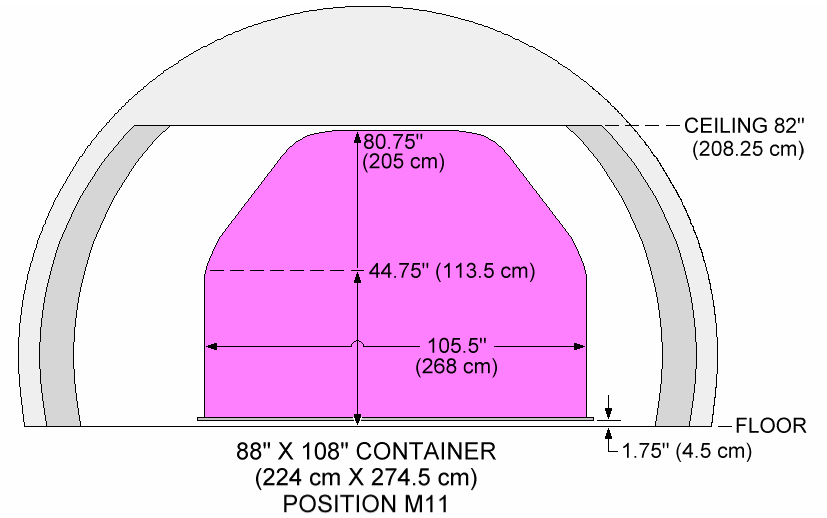

M1R	M2R	M3R	M4R	M5R	M6R	M7R	M8R	M9R	M10R	M11
M1L	M2L	M3L	M4L	M5L	M6L	M7L	M8L	M9L	M10L	

CONFIGURATION C
 125" x 96" CENTERLINE x9
 88" x 125" CENTERLINE x1

C1	C2	C3	C4	C5	C6	C7	C8	C9	C10
----	----	----	----	----	----	----	----	----	-----

CONFIGURATION D
 88" x 125" CENTERLINE

D1	D2	D3	D4	D5	D6	D7	D8	D9	D10	D11	D12	D13
----	----	----	----	----	----	----	----	----	-----	-----	-----	-----

CONFIGURATION E
 96" x 125" CENTERLINE

E1	E2	E3	E4	E5	E6	E7	E8	E9	E10	E11	E12
----	----	----	----	----	----	----	----	----	-----	-----	-----

NETTED PALLETS IN POSITION 9 ARE LIMITED TO A HEIGHT OF 91.75" (233 cm).
 NETTED PALLET IN POSITION 10 IS LIMITED TO A HEIGHT OF 78.0" (198 cm).
 ALL OTHER PALLET DIMENSIONS ARE THE SAME AS CONTAINER DIMENSIONS.

NETTED PALLETS IN POSITION 10 ARE LIMITED TO A HEIGHT OF 91.75" (233 cm).
 NETTED PALLET IN POSITION 11 IS LIMITED TO A HEIGHT OF 78.0" (198 cm).
 ALL OTHER PALLET DIMENSIONS ARE THE SAME AS CONTAINER DIMENSIONS.