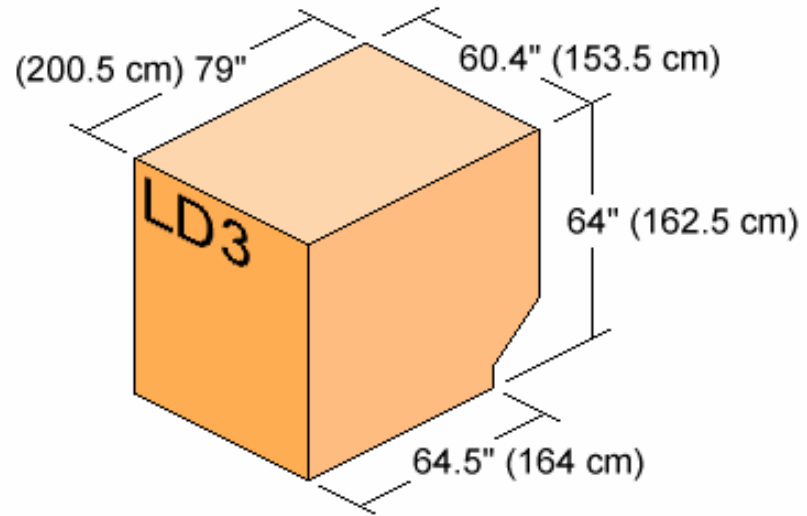

CONFIGURATION A
 125" x 88" SIDE BY SIDE x18
 88" x 125" CENTERLINE x1

A1R	A2R	A3R	A4R	A5R	A6R	A7R	A8R	A9R	A10
A1L	A2L	A3L	A4L	A5L	A6L	A7L	A8L	A9L	

CONFIGURATION B
 108" x 88" SIDE BY SIDE x20
 88" x 108" CENTERLINE x1

NETTED PALLET IN POSITION 11 IS LIMITED TO A HEIGHT OF 91.75" (233 cm).
NETTED PALLET IN POSITION 12 IS LIMITED TO A HEIGHT OF 78.0" (198 cm).
ALL OTHER PALLET DIMENSIONS ARE THE SAME AS CONTAINER DIMENSIONS.

1 CONTAINER PER ROW
11 OFFSET ROWS

2 CONTAINERS PER ROW
11 SIDE BY SIDE ROWS

1 CONTAINER PER ROW
11 OFFSET ROWS

1 CONTAINER PER ROW
11 OFFSET ROWS

1 CONTAINER PER ROW
11 CENTERLINE ROWS

1 CONTAINER PER ROW
11 CENTERLINE ROWS