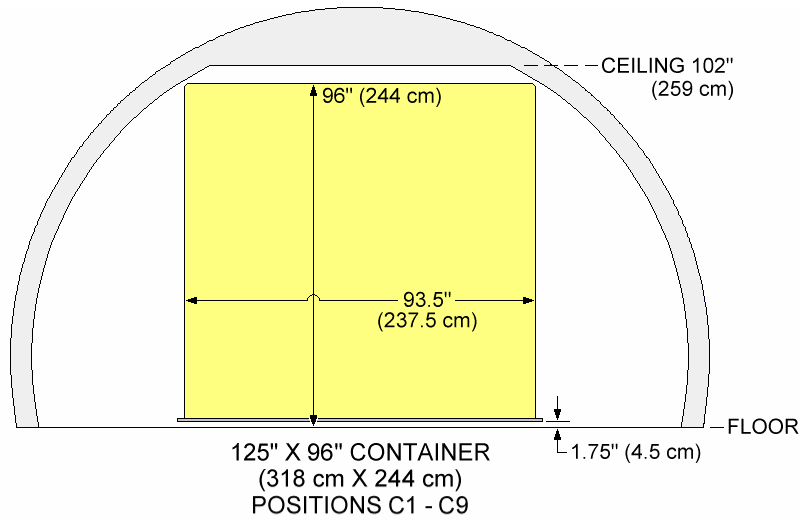

CONFIGURATION A
 125" x 88" SIDE BY SIDE x18
 88" x 125" CENTERLINE x1

A1R	A2R	A3R	A4R	A5R	A6R	A7R	A8R	A9R	A10
A1L	A2L	A3L	A4L	A5L	A6L	A7L	A8L	A9L	

CONFIGURATION B
 108" x 88" SIDE BY SIDE x20
 88" x 108" CENTERLINE x1

CONFIGURATION D
 88" x 125" CENTERLINE

D1	D2	D3	D4	D5	D6	D7	D8	D9	D10	D11	D12	D13
----	----	----	----	----	----	----	----	----	-----	-----	-----	-----

CONFIGURATION E
 96" x 125" CENTERLINE

E1	E2	E3	E4	E5	E6	E7	E8	E9	E10	E11	E12
----	----	----	----	----	----	----	----	----	-----	-----	-----

NETTED PALLETS IN POSITION 9 ARE LIMITED TO A HEIGHT OF 91.75" (233 cm).
 NETTED PALLET IN POSITION 10 IS LIMITED TO A HEIGHT OF 78.0" (198 cm).
 ALL OTHER PALLET DIMENSIONS ARE THE SAME AS CONTAINER DIMENSIONS.

NETTED PALLETS IN POSITION 10 ARE LIMITED TO A HEIGHT OF 91.75" (233 cm).
 NETTED PALLET IN POSITION 11 IS LIMITED TO A HEIGHT OF 78.0" (198 cm).
 ALL OTHER PALLET DIMENSIONS ARE THE SAME AS CONTAINER DIMENSIONS.