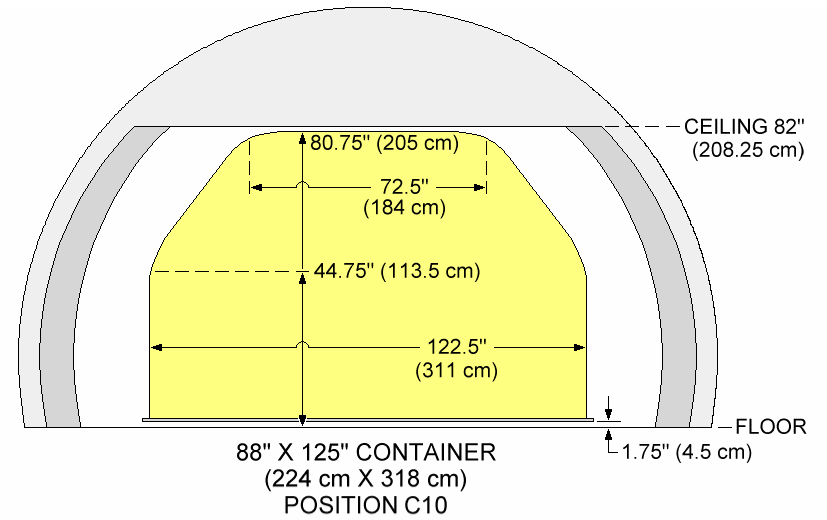

NETTED PALLET IN POSITION 9 IS LIMITED TO A HEIGHT OF 91.75" (233 cm).
NETTED PALLET IN POSITION 10 IS LIMITED TO A HEIGHT OF 78.0" (198 cm).
ALL OTHER PALLET DIMENSIONS ARE THE SAME AS CONTAINER DIMENSIONS.