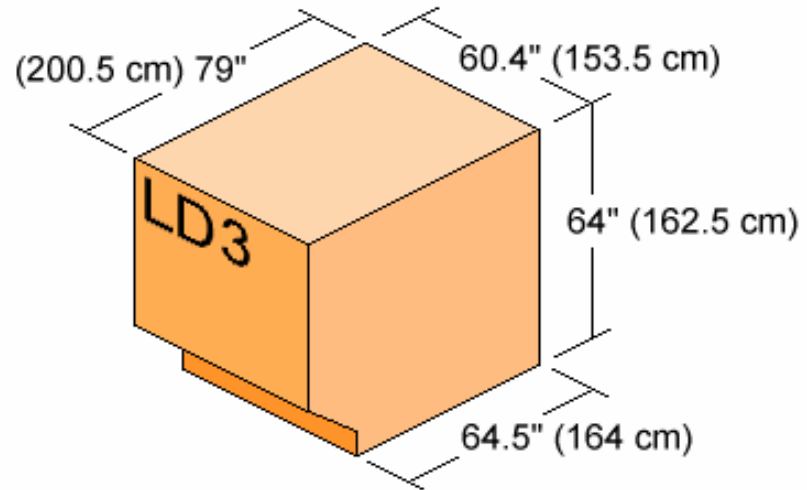

CONFIGURATION A
 125" x 88" SIDE BY SIDE x18
 88" x 125" CENTERLINE x1

A1R	A2R	A3R	A4R	A5R	A6R	A7R	A8R	A9R	A10
A1L	A2L	A3L	A4L	A5L	A6L	A7L	A8L	A9L	

CONFIGURATION B
 108" x 88" SIDE BY SIDE x20
 88" x 108" CENTERLINE x1

NETTED PALLET IN POSITION 12 IS LIMITED TO A HEIGHT OF 91.75" (233 cm).
NETTED PALLET IN POSITION 13 IS LIMITED TO A HEIGHT OF 78.0" (198 cm).
ALL OTHER PALLET DIMENSIONS ARE THE SAME AS CONTAINER DIMENSIONS.

NETTED PALLET IN POSITION 11 IS LIMITED TO A HEIGHT OF 91.75" (233 cm).
NETTED PALLET IN POSITION 12 IS LIMITED TO A HEIGHT OF 78.0" (198 cm).
ALL OTHER PALLET DIMENSIONS ARE THE SAME AS CONTAINER DIMENSIONS.

1 CONTAINER PER ROW
11 OFFSET ROWS

2 CONTAINERS PER ROW
11 SIDE BY SIDE ROWS

1 CONTAINER PER ROW
11 OFFSET ROWS

1 CONTAINER PER ROW
11 OFFSET ROWS

1 CONTAINER PER ROW
11 CENTERLINE ROWS

1 CONTAINER PER ROW
11 CENTERLINE ROWS