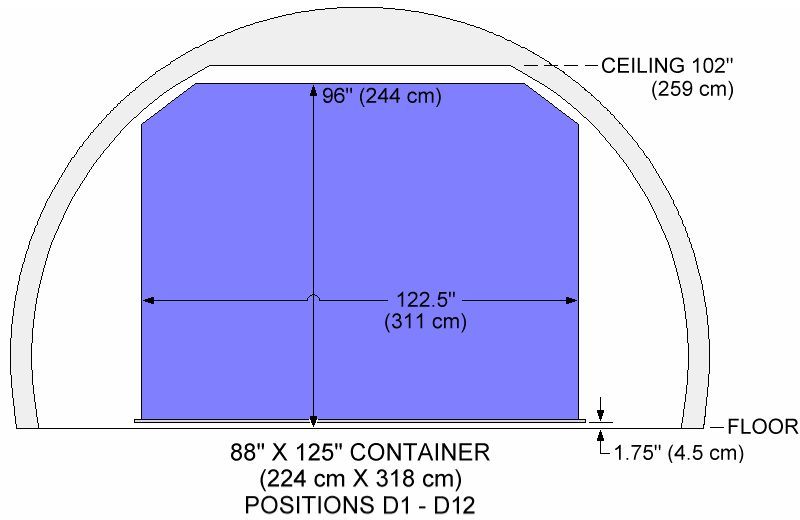

NETTED PALLET IN POSITION 12 IS LIMITED TO A HEIGHT OF 91.75" (233 cm).
NETTED PALLET IN POSITION 13 IS LIMITED TO A HEIGHT OF 78.0" (198 cm).
ALL OTHER PALLET DIMENSIONS ARE THE SAME AS CONTAINER DIMENSIONS.