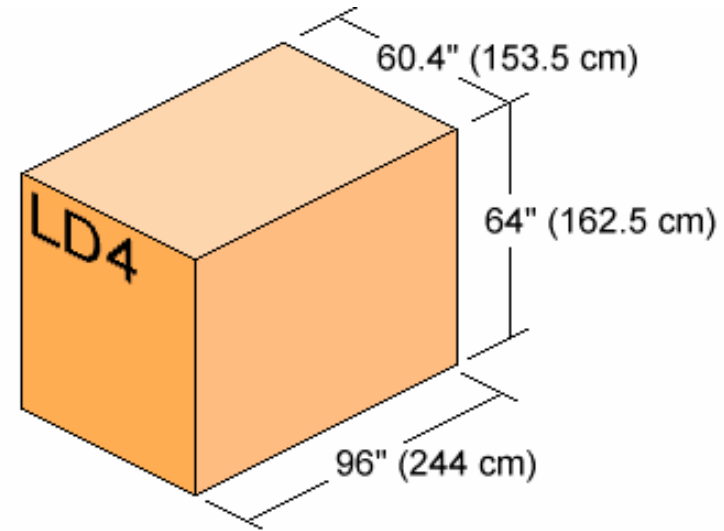

CONFIGURATION A
 125" x 88" SIDE BY SIDE x18
 88" x 125" CENTERLINE x1

A1R	A2R	A3R	A4R	A5R	A6R	A7R	A8R	A9R	A10
A1L	A2L	A3L	A4L	A5L	A6L	A7L	A8L	A9L	

CONFIGURATION B
 108" x 88" SIDE BY SIDE x20
 88" x 108" CENTERLINE x1

NETTED PALLET IN POSITION 9 IS LIMITED TO A HEIGHT OF 91.75" (233 cm).
NETTED PALLET IN POSITION 10 IS LIMITED TO A HEIGHT OF 78.0" (198 cm).
ALL OTHER PALLET DIMENSIONS ARE THE SAME AS CONTAINER DIMENSIONS.

NETTED PALLET IN POSITION 11 IS LIMITED TO A HEIGHT OF 91.75" (233 cm).
NETTED PALLET IN POSITION 12 IS LIMITED TO A HEIGHT OF 78.0" (198 cm).
ALL OTHER PALLET DIMENSIONS ARE THE SAME AS CONTAINER DIMENSIONS.

1 CONTAINER PER ROW
11 OFFSET ROWS

2 CONTAINERS PER ROW
11 SIDE BY SIDE ROWS

1 CONTAINER PER ROW
11 OFFSET ROWS

1 CONTAINER PER ROW
11 OFFSET ROWS

1 CONTAINER PER ROW
11 CENTERLINE ROWS

1 CONTAINER PER ROW
11 CENTERLINE ROWS