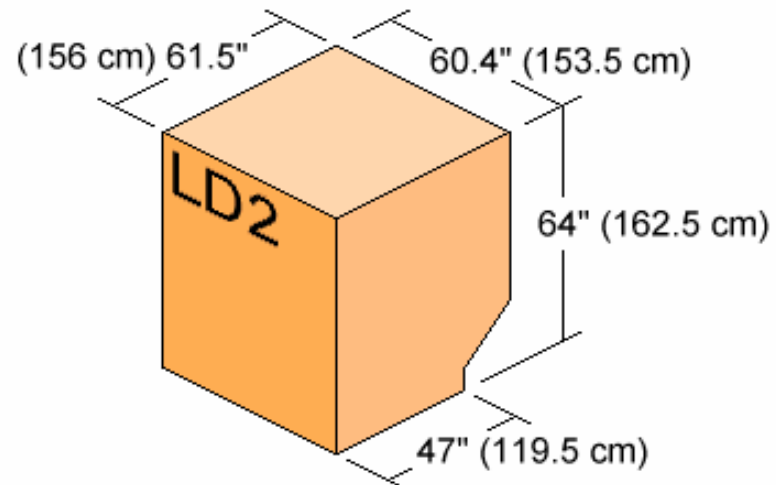

1 CONTAINER PER ROW
11 OFFSET ROWS

2 CONTAINERS PER ROW
11 SIDE BY SIDE ROWS