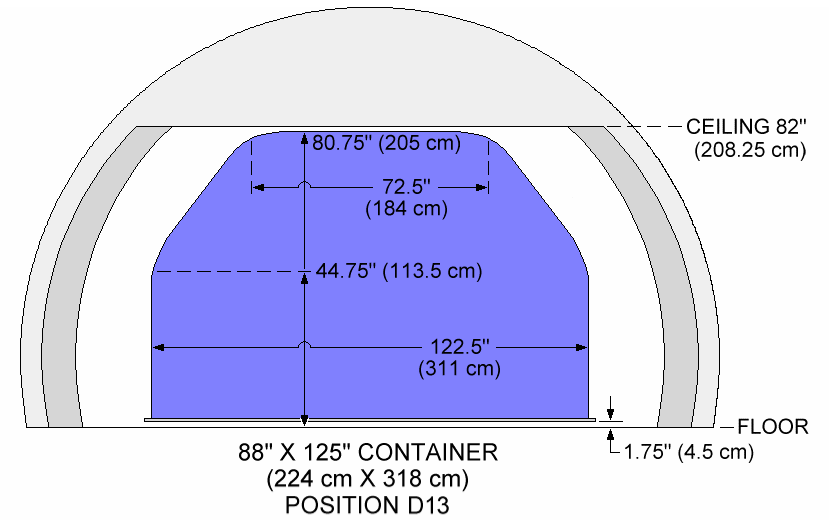

NETTED PALLET IN POSITION 12 IS LIMITED TO A HEIGHT OF 91.75" (233 cm).
NETTED PALLET IN POSITION 13 IS LIMITED TO A HEIGHT OF 78.0" (198 cm).
ALL OTHER PALLET DIMENSIONS ARE THE SAME AS CONTAINER DIMENSIONS.